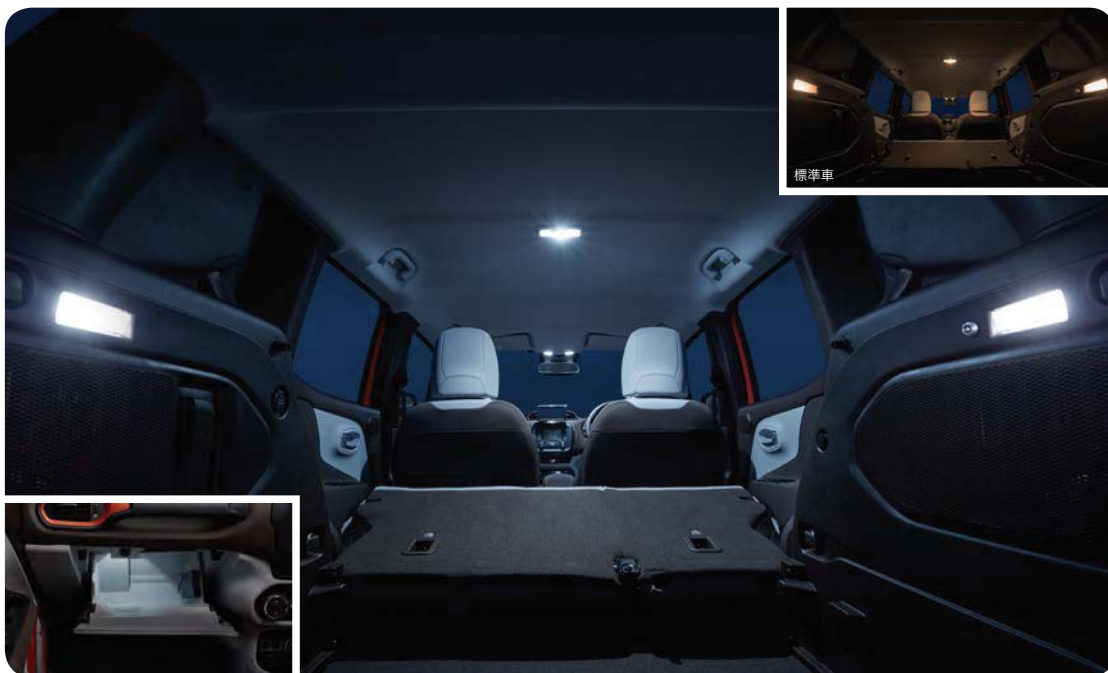

LEDインテリアライトキット (LEDバルブ6個セット、ノーマルルーフ用) **JPNABU2015110**
(LEDバルブ7個セット、サンルーフ装備車用) **JPNABU2015120**

インテリアを明るく、かつシャープな雰囲気。フロント・リアルームランプ、グローブボックス、ラゲッジルームランプのLEDバルブセット。